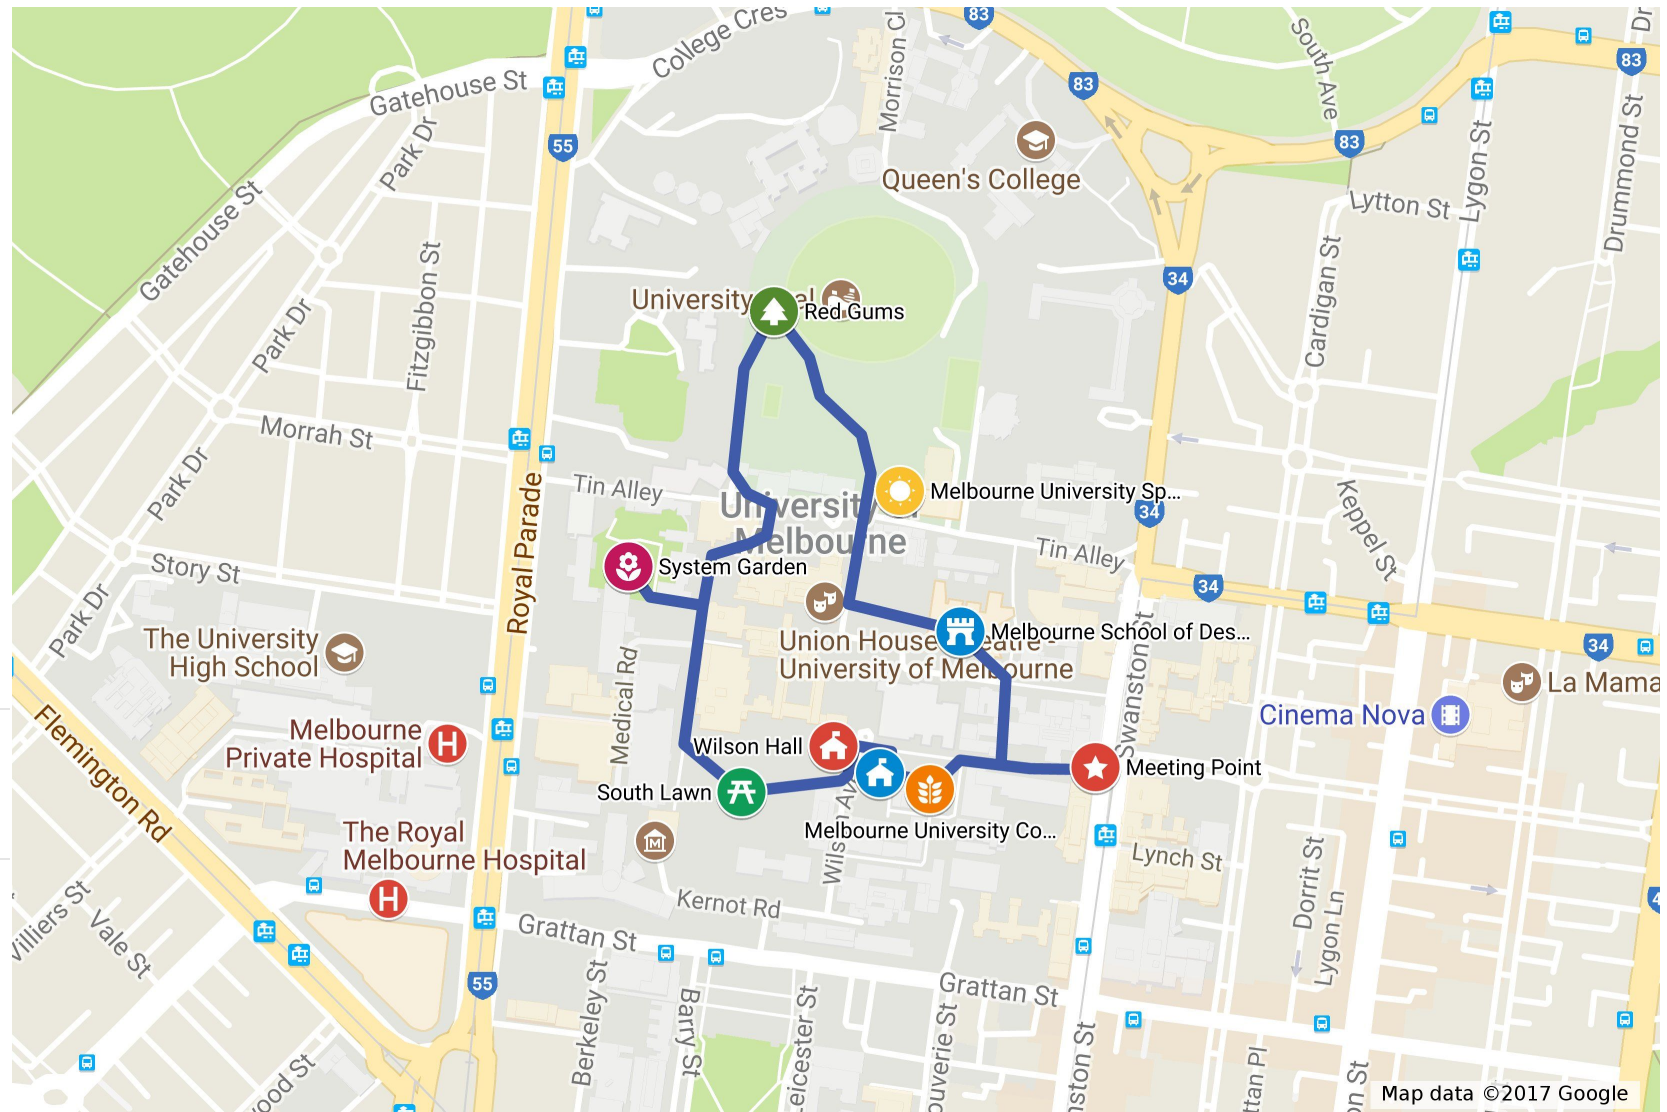

# TEFMA Sustainability Tour

## Tour Stops

- ★ Meeting Point
- 🌱 Melbourne University Community Garden
- 🏠 Walter Boas Building
- 🏠 Wilson Hall
- 🌳 South Lawn
- 🌸 System Garden
- 🌳 Red Gums
- ☀️ Melbourne University Sport Solar
- 🏛️ Melbourne School of Design

## Route

- 📍 All items

Covers information about the University's Sustainability initiative as well as interesting facts and stories about the campus.

<http://sustainablecampus.unimelb.edu.au/key-areas/campus-grounds/tours/>